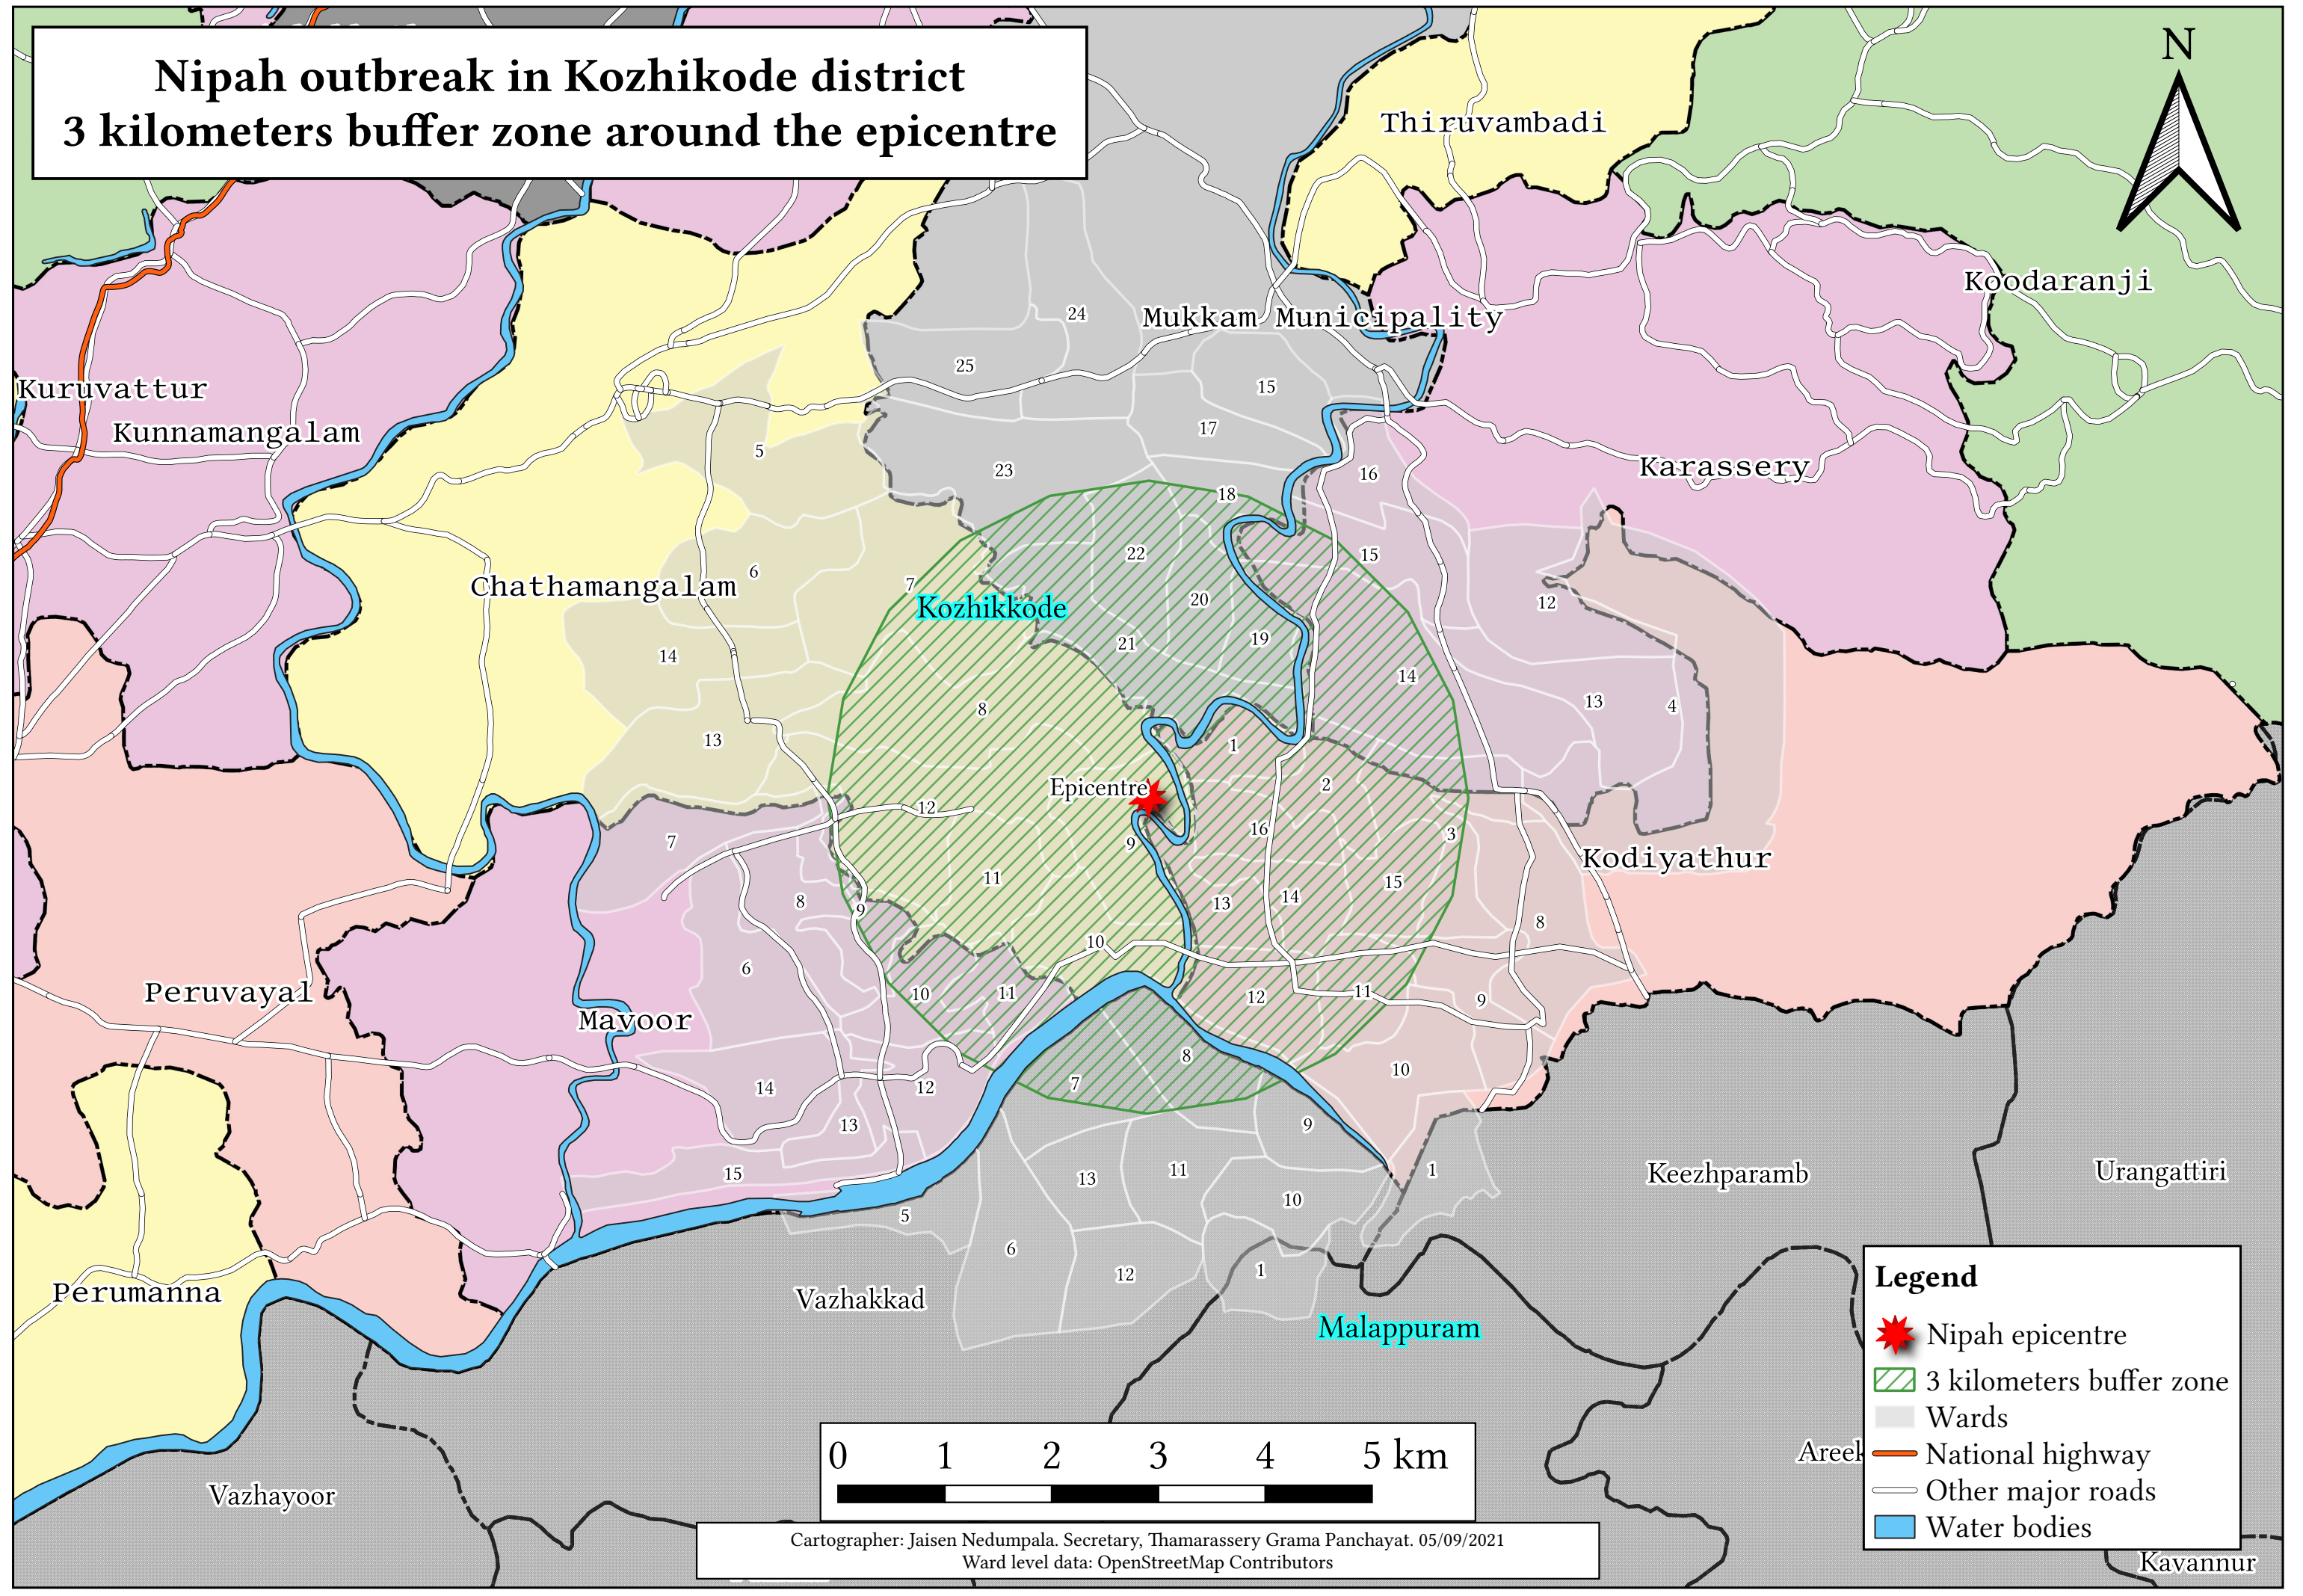

**Nipah outbreak in Kozhikode district
3 kilometers buffer zone around the epicentre**

Legend

- Nipah epicentre
- 3 kilometers buffer zone
- Wards
- National highway
- Other major roads
- Water bodies

Cartographer: Jaisen Nedumpala. Secretary, Thamarassery Grama Panchayat. 05/09/2021
Ward level data: OpenStreetMap Contributors